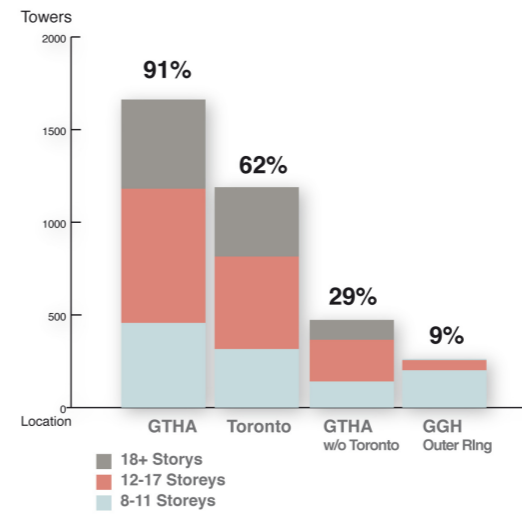

Greater Toronto and Hamilton Area, with Waterloo Region, City of Guelph, City of Brantford / Brant County, Dufferin County and Northern end of Niagara Region

Legend

- Approximate Urban Growth Centre Boundary
- Apartment Tower, 18 Storeys and over
- Apartment Tower, 12 - 17 Storeys
- Apartment Tower, 8 - 11 Storeys
- Designated Greenbelt Area
- Roadway
- Boundary of Jurisdictions within GGH