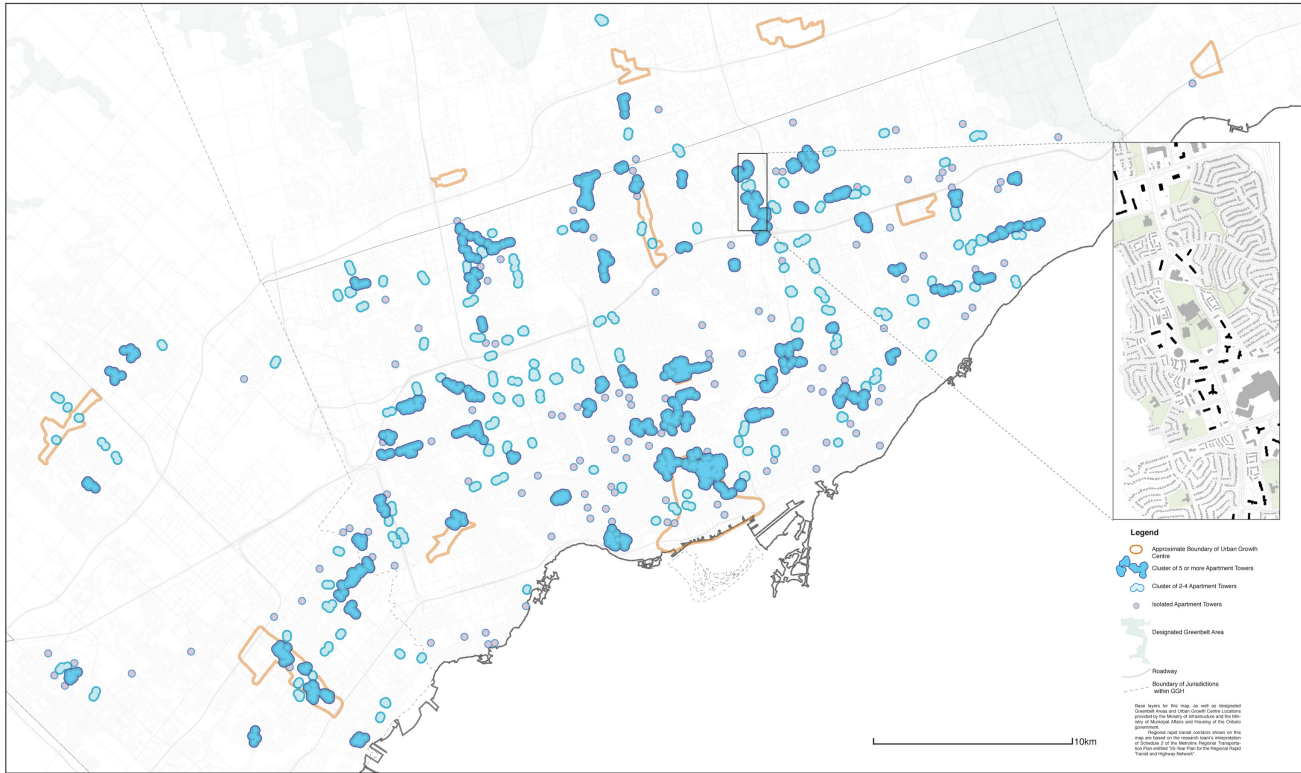

Post-War Apartment Towers in the Greater Golden Horseshoe

Apartment Clusters – Toronto and Portions of Peel, York and Durham Regions

Inventory of Post-War Apartment Towers in the Greater Golden Horseshoe

Apartment Clusters - Greater Toronto and Hamilton Area With Metrolinx 25-Year Regional Rapid Transit Plan