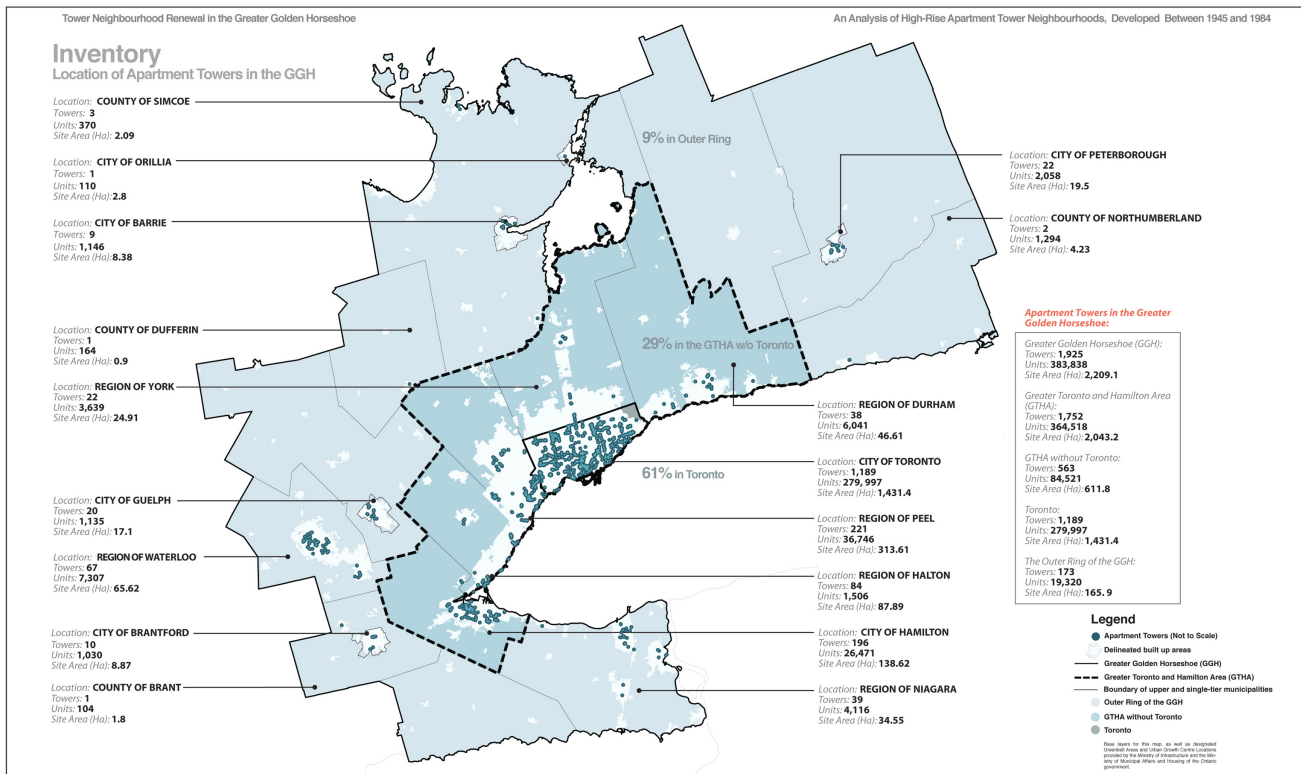

Post-War Apartment Towers in the Greater Golden Horseshoe

Apartment Clusters – Toronto and Portions of Peel, York and Durham Regions

Inventory of Post-War Apartment Towers in the Greater Golden Horseshoe

Apartment Clusters - Greater Toronto and Hamilton Area With Metrolinx 25-Year Regional Rapid Transit Plan