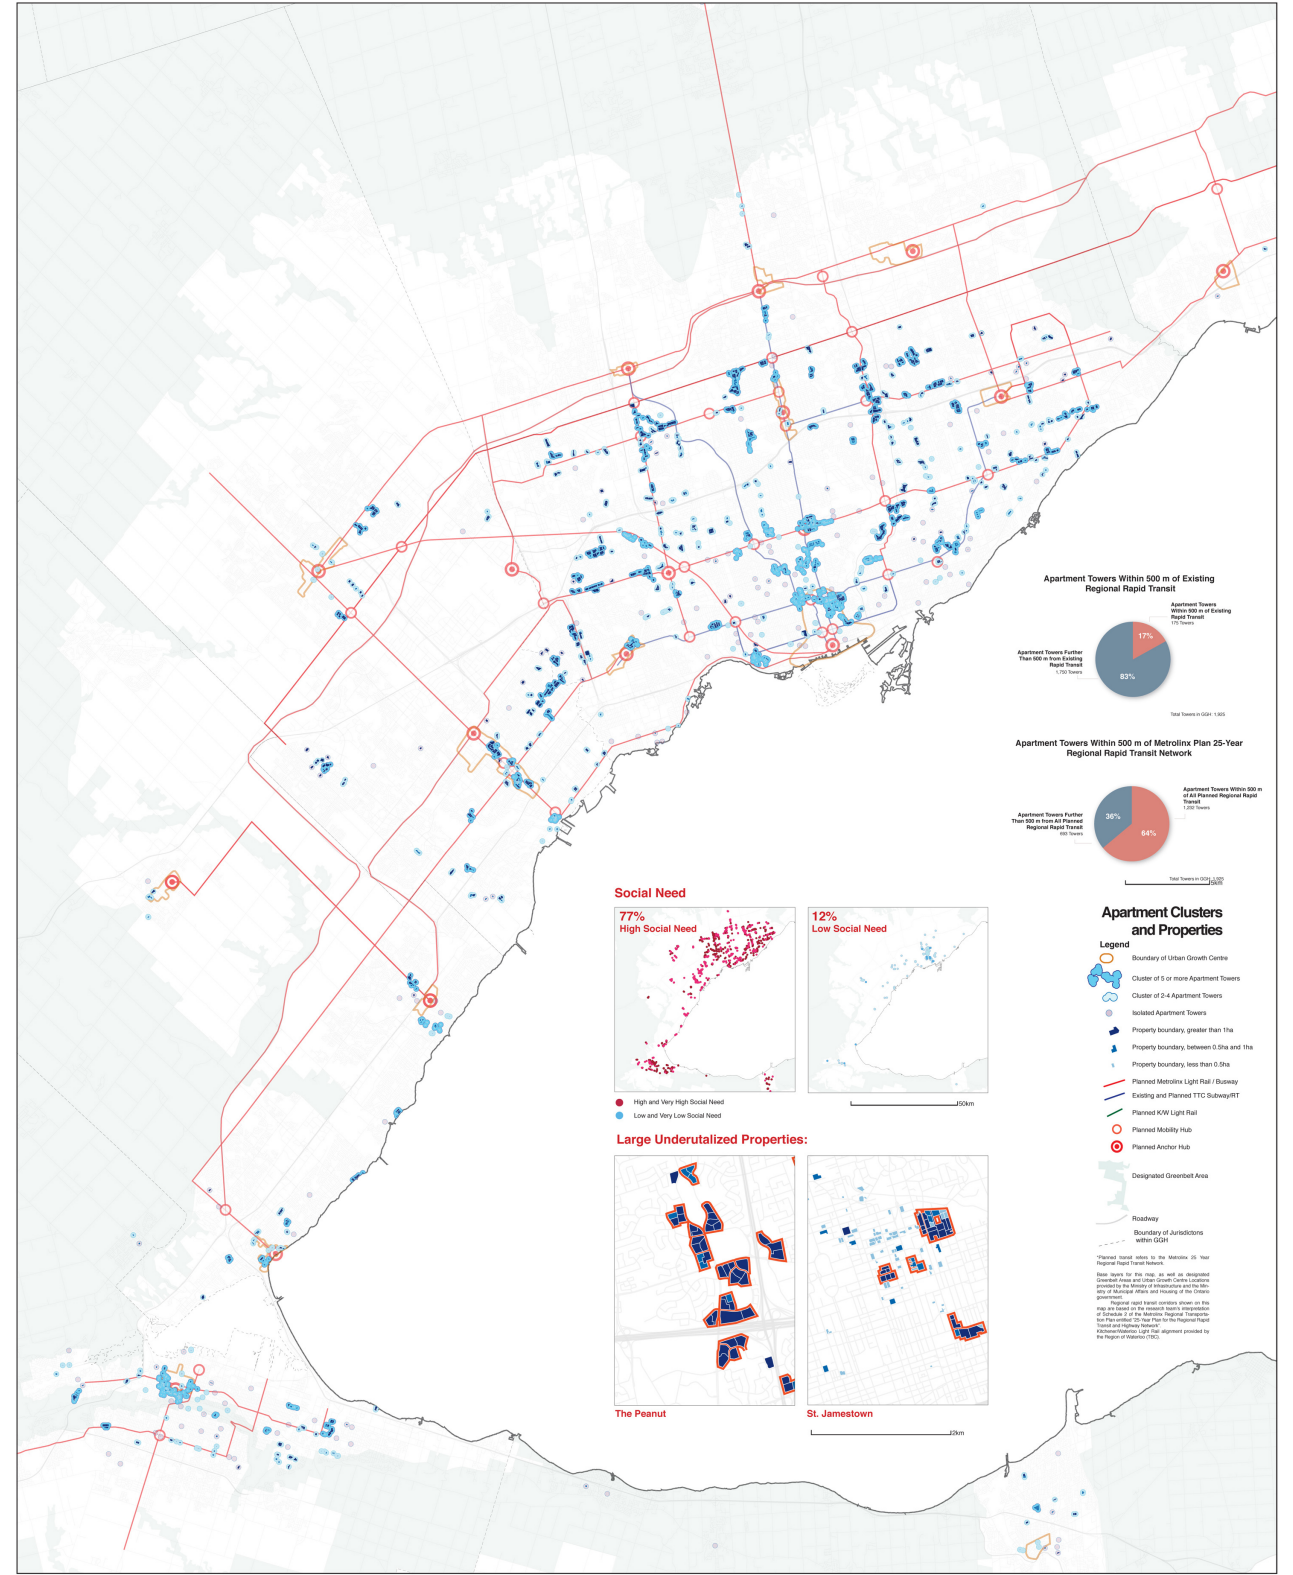

Post-War Apartment Towers in the Greater Golden Horseshoe

Apartment Clusters – Toronto and Portions of Peel, York and Durham Regions

Inventory of Post-War Apartment Towers in the Greater Golden Horseshoe

Apartment Clusters - Greater Toronto and Hamilton Area With Metrolinx 25-Year Regional Rapid Transit Plan