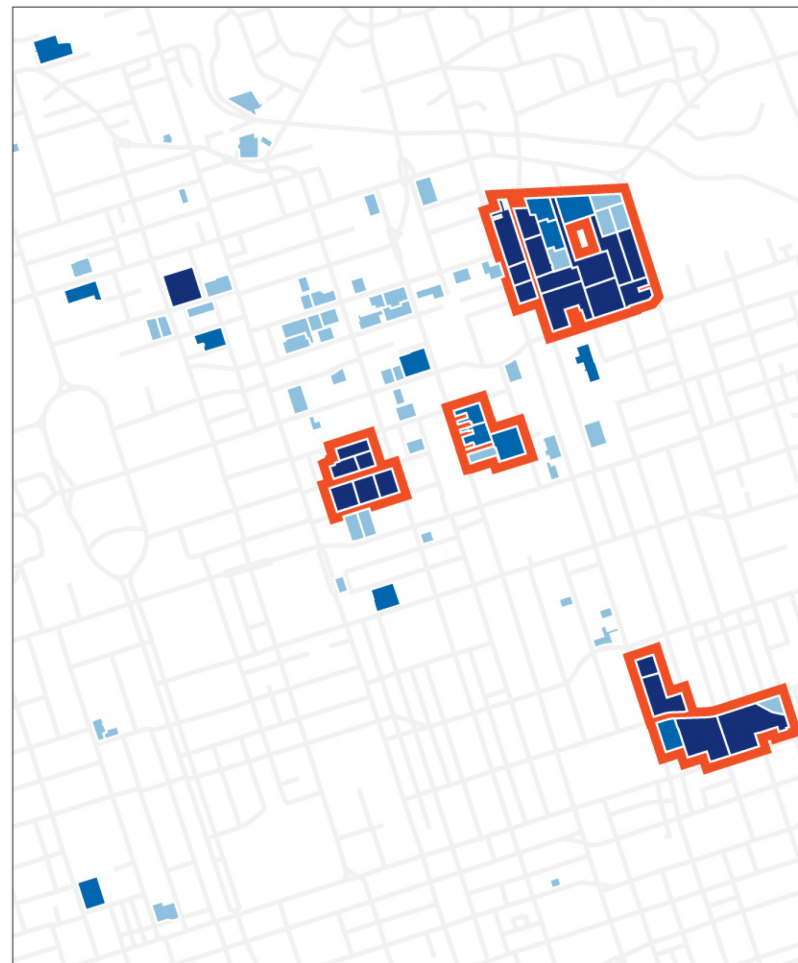

Large Properties

Apartment Towers, 8 Storeys or more, 1945 - 1984

Legend

-  Property Cluster
-  1ha +
-  Between 0.5ha and 1ha
-  Less than 0.5ha

DVP and 401

Downtown Toronto